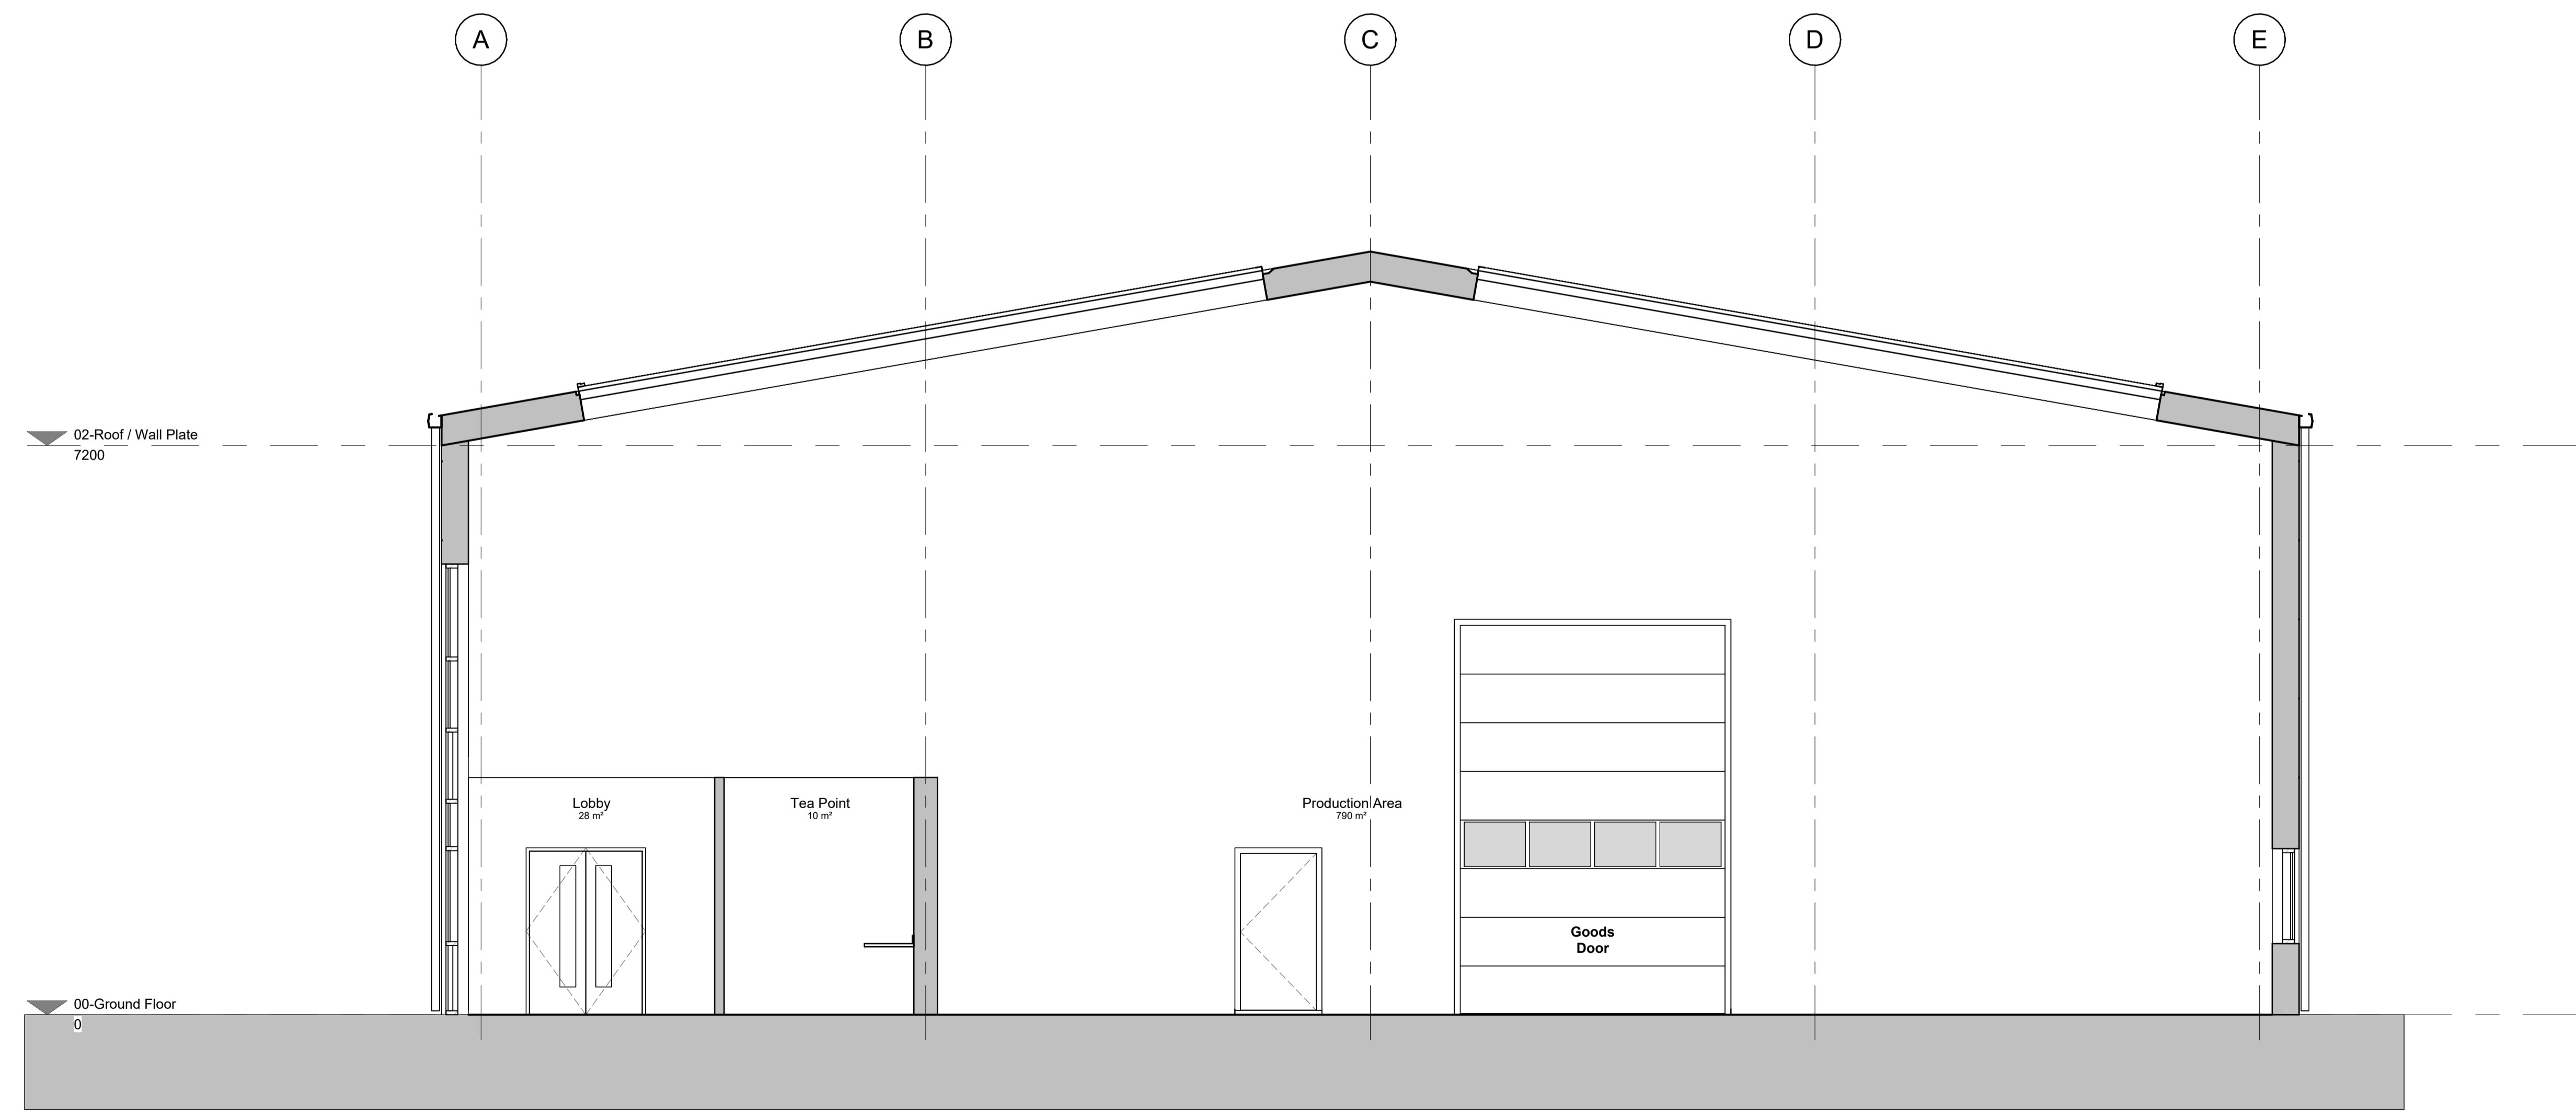

1 Section 1
1:50

Rev	Date	Description	By	Check
P01	08/10/24	Issued for Planning	GCM	AJ

Client

Welsh Government

Project Title
Parc Bryn Cegin - Unit A

Sheet Name
Unit A - GA Section 1

Classification Status

Scale	Date	Drawn	Checked
1:50@A1	10/04/24	GCM	AJ

Job Number Project-Originator+Zone+Level+Form+Role+Number Revision
23035 PBC-TACP-UAXX-DR-A-3000 P01

TACP Architects Ltd

Pembroke House
Ellice Way,
Wrexham Technology Park,
Wrexham, LL13 7YT
01978 291161